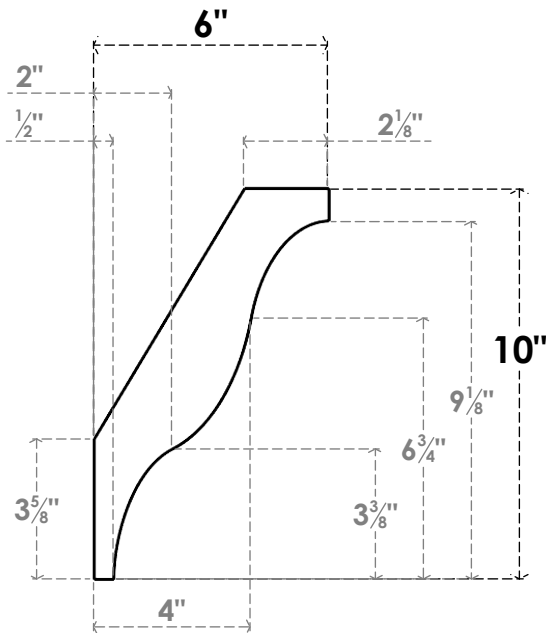

ITEM NUMBER: BRCPC040X06000X10000FST

4"W X 6"D X 10"H FUNSTON ARCHITECTURAL GRADE PVC CLOSED KNEE BRACE

SIDE PROFILE

FRONT PROFILE

ISOMETRIC

EKENA MILLWORK
 2300 WEST MAIN ST.
 CLARKSVILLE, TX 75426
 TOLL FREE: 866-607-0453
 WWW.EKENAMILLWORK.COM