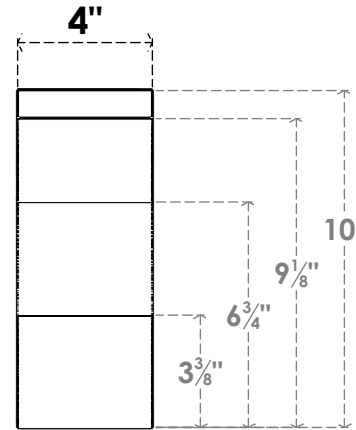

ITEM NUMBER: BRCPC040X06000X10000FST

4"W X 6"D X 10"H FUNSTON ARCHITECTURAL GRADE PVC CLOSED KNEE BRACE

SIDE PROFILE

FRONT PROFILE

ISOMETRIC

EKENA MILLWORK
 2300 WEST MAIN ST.
 CLARKSVILLE, TX 75426
 TOLL FREE: 866-607-0453
 WWW.EKENAMILLWORK.COM